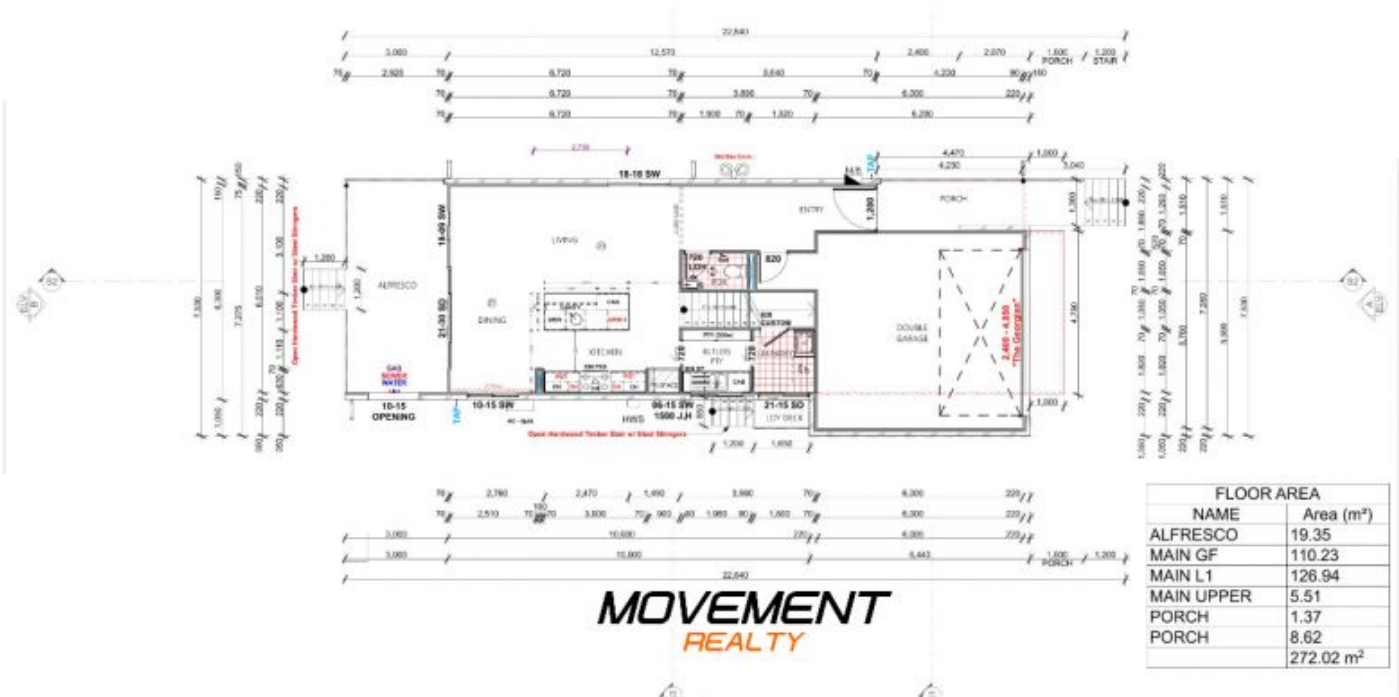

Adam Cini
0754958001

FLOOR AREA	
NAME	Area (m²)
ALFRESCO	19.35
MAIN GF	110.23
MAIN L1	126.94
PORCH	1.37
PORCH	8.62
	272.02 m²

MOVEMENT
REALTY