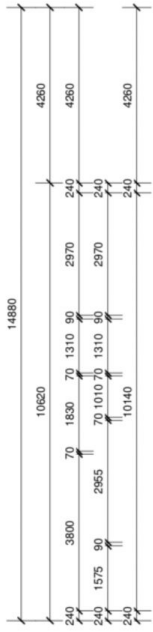

3 Sunday Court Burpengary East QLD

4 2 2

SOLD By ADAM CINI / Movement Realty

If you need an appraisal or you are thinking of selling contact us today.

0448 234 786
adam@movementrealty.com.au

Land Size : 592 sqm
View : <https://www.movementrealty.com.au/sale/ql/redcliffe-bribie-caboolture/burpengary-east/residential/house/5751261>

MOVEMENT REALTY

.Ground Floor
1 : 100

Area Schedule	
Ground Floor	
Living	180.17
Garage	37.21
Porch	4.06
Grand total	221.44