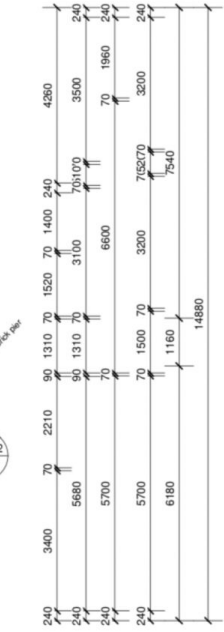

3 Sunday Court Burpengary East QLD

4 2 2

SOLD By ADAM CINI / Movement Realty

If you need an appraisal or you are thinking of selling contact us today.

0448 234 786
adam@movementrealty.com.au

Land Size : 592 sqm
View : <https://www.movementrealty.com.au/sale/ql/redcliffe-bribie-caboolture/burpengary-east/residential/house/5751261>

MOVEMENT REALTY

.Ground Floor
1 : 100

Area Schedule	
Ground Floor	
Living	180.17
Garage	37.21
Porch	4.06
Grand total	221.44