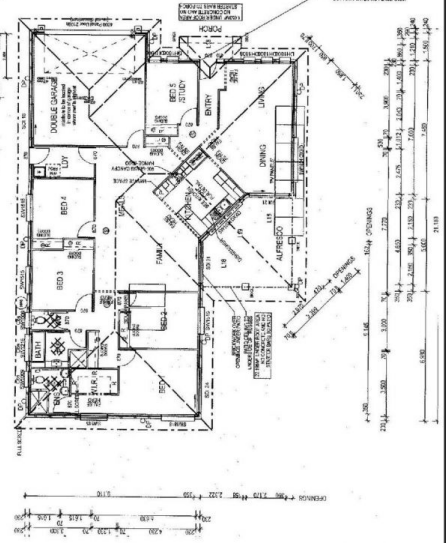

TRUSSES AS PER SPECIFICATIONS