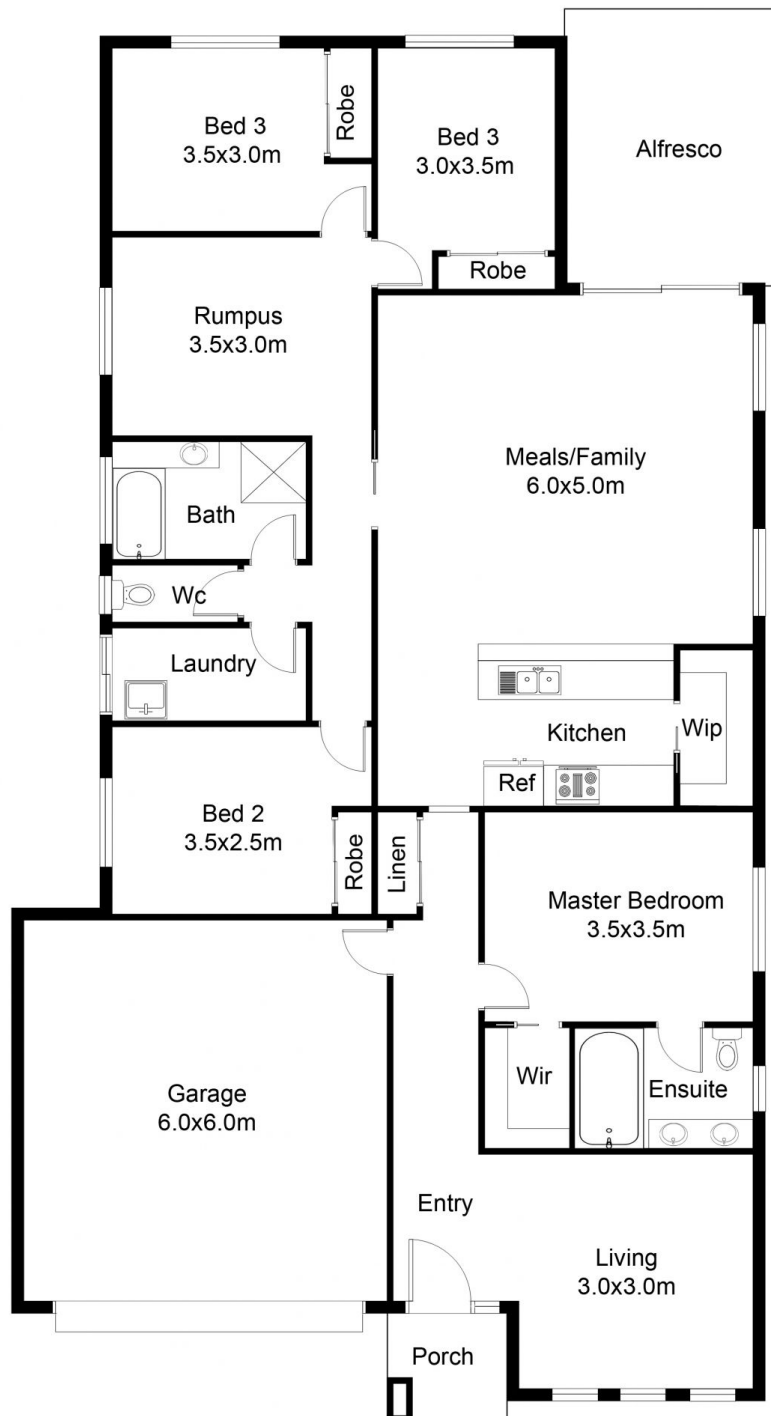

FLOOR PLAN

12 Attewell Court Caboolture South