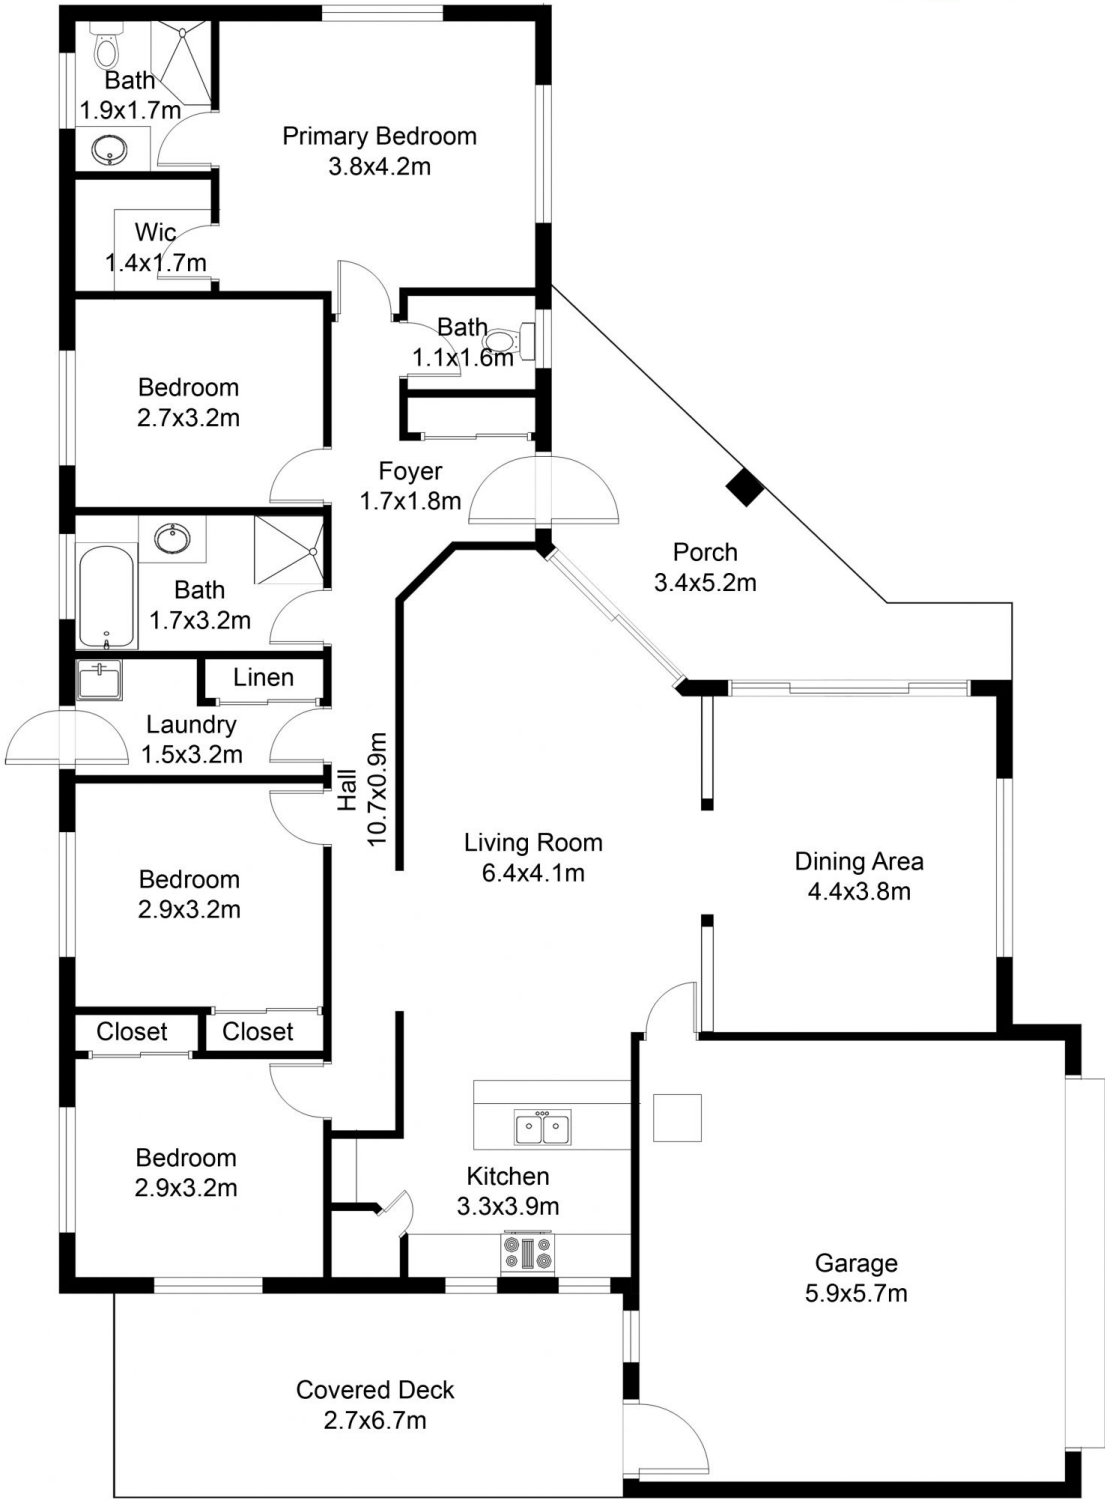

This modern 4 bedroom 2 bathroom home has been freshly updated with new carpet in bedrooms and lounge, new LED lighting throughout plus newly painted interior walls. The kitchen is perfectly equipped with electric cooktop and oven plus dishwasher and sink mixers - so cooking up delicious family meals will be a breeze! There's also air conditioning for your year-round comfort plus gas hot water system too.

Amy Huxtable
07 5495 8001

FLOOR PLAN

Floor : 137m²
 Garage : 34m²
 Deck : 19m²
 Porch : 14m²
 Total : 137m²

8 Yaraan Crescent Beachmere