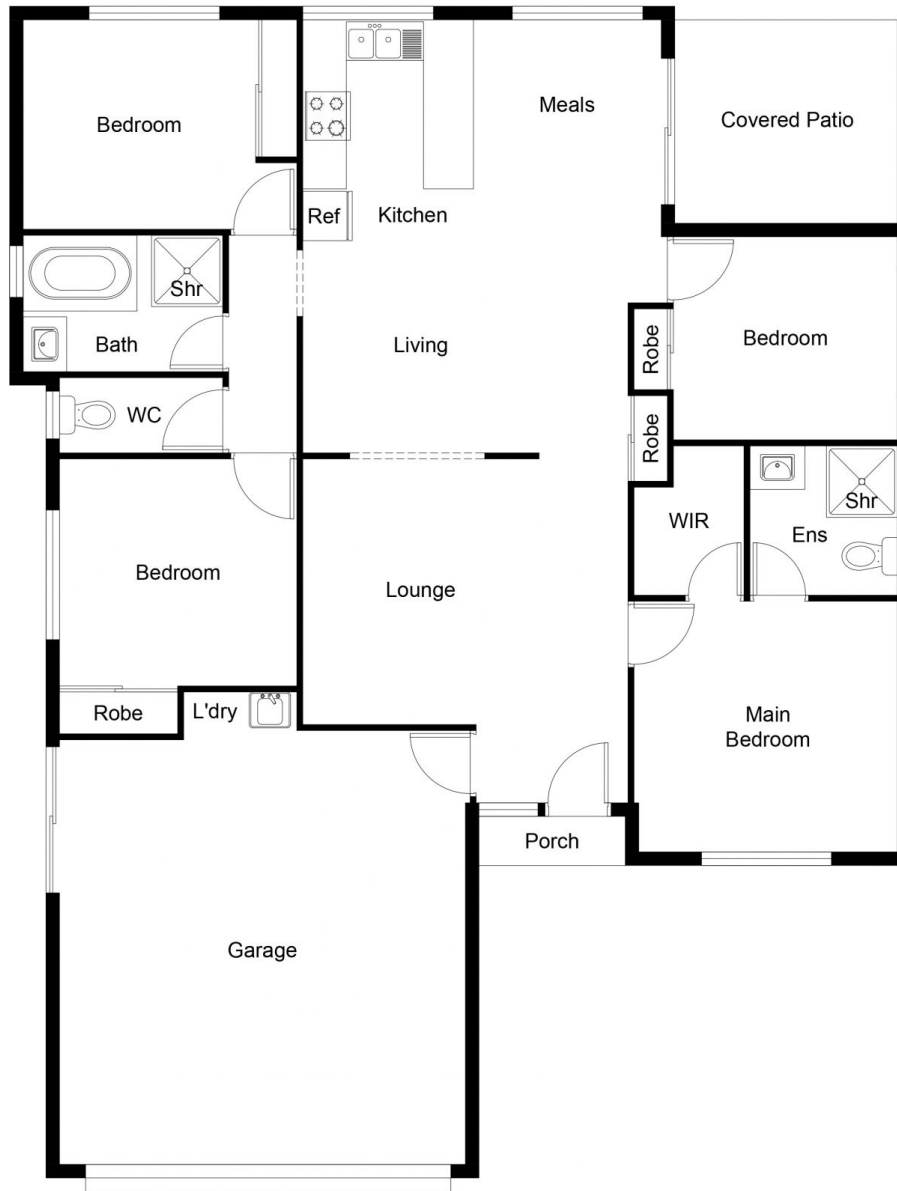

**2 Balsa Court Caboolture South QLD**

4 2 2

Welcome to 2 Balsa Court Caboolture a wonderful family home in an ideal location! This well designed four bedroom property is just minutes away from Morayfield Shops, Schools, Train Station and there is even a park across the road.

Suitable for investors or a young family with room to move inside and out. Providing two living areas, functional kitchen and all bedrooms are of good size.

Entertaining guests will be a breeze on the rear covered patio or simply relax in peace after a long day. With double lock up garage you'll have plenty of storage space for vehicles or extra items plus more! Don't wait - call today to arrange your inspection before it's gone!

INSIDE

## FLOOR PLAN

This floor plan including furniture, fixture measurements and dimensions are approximate and for illustrative purposes only. BoxBrownie.com gives no guarantee, warranty or representation as to the accuracy and layout. All enquiries must be directed to the agent, vendor or party representing this floor plan.