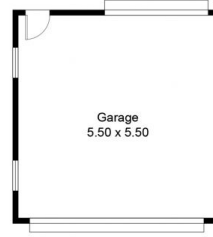

Two offices also offer the perfect space for those who work

Price : \$ 1,300,000
Land Size : 607 sqm
View : <https://www.movementrealty.com.au/sale/ql/redcliffe-bribie-caboulture/beachmere/residential/house/7561338>

Selena Turner-Noonan
0438 435 712

GROUND FLOOR PLAN

FIRST FLOOR PLAN

127 Biggs Avenue Beachmere