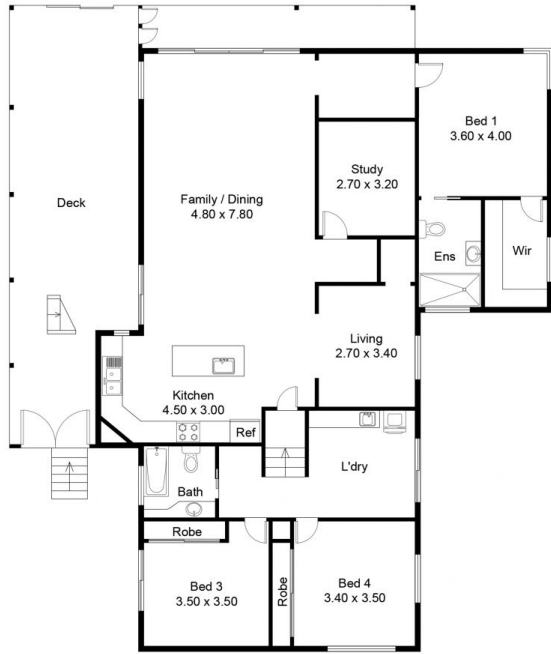

127 Biggs Avenue Beachmere QLD

4 🛏 3 🚿 2 🚗

Selena Turner-Noonan and Movement Realty welcomes you to 127 Biggs Avenue Beachmere.

Escape to your dream waterfront home and experience luxury living like never before! Introducing an architecturally designed masterpiece, perfectly situated to capture breathtaking views of Beachmere Bay, Redcliffe, Moreton Bay Island, and Bribie Island.

Imagine waking up every day to the soothing sound of the water and the incredible views of the bay. This stunning property features four spacious bedrooms, three modern bathrooms, and three comfortable living areas, making it the ideal home for families or those who love to entertain guests.

Two offices also offer the perfect space for those who work

Price : \$ 1,300,000
Land Size : 607 sqm
View : <https://www.movementrealty.com.au/sale/ql/redcliffe-bribie-caboulture/beachmere/residential/house/7561338>

Selena Turner-Noonan
0438 435 712

GROUND FLOOR PLAN

FIRST FLOOR PLAN

127 Biggs Avenue Beachmere