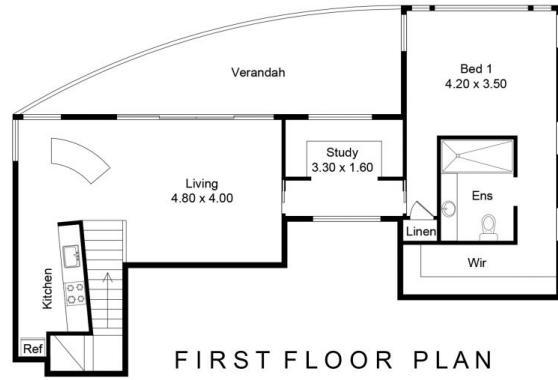

Imagine waking up every day to the soothing sound of the water and the incredible views of the bay. This stunning property features four spacious bedrooms, three modern bathrooms, and three comfortable living areas, making it the ideal home for families or those who love to entertain guests.

Two offices also offer the perfect space for those who work

Price : \$ 1,300,000
Land Size : 607 sqm
View : <https://www.movementrealty.com.au/sale/ql/redcliffe-bribie-caboulture/beachmere/residential/house/7561338>

Selena Turner-Noonan
0438 435 712

GROUND FLOOR PLAN

FIRST FLOOR PLAN

127 Biggs Avenue Beachmere