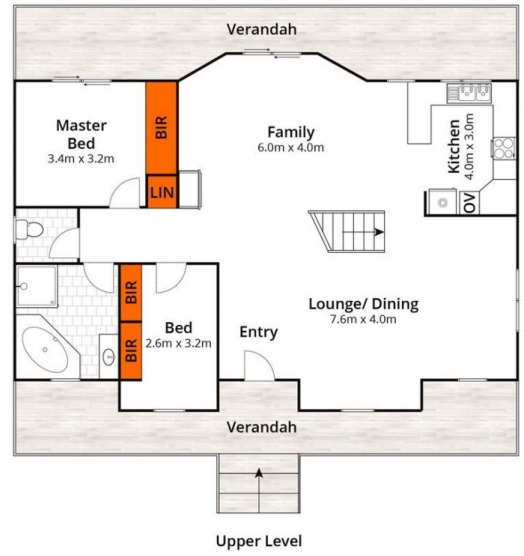

Approx House Area 202m²

Whilst bwrn.com.au has made every attempt to ensure the accuracy of the floor plan contained here, measurements are approximate and no responsibility is taken for any error, omission, or mis-statement. This plan is for illustrative purposes only.

98 Williamson Road, Morayfield

MOVEMENT
REALTY