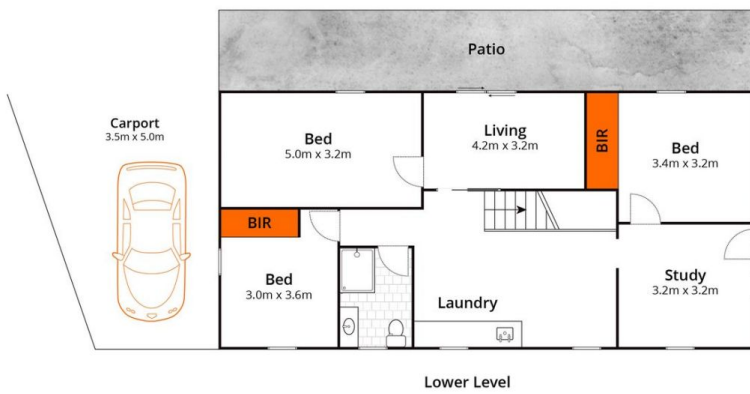

Approx House Area 202m²

Whilst bwrn.com.au has made every attempt to ensure the accuracy of the floor plan contained here, measurements are approximate and no responsibility is taken for any error, omission, or mis-statement. This plan is for illustrative purposes only.

98 Williamson Road, Morayfield

MOVEMENT
REALTY