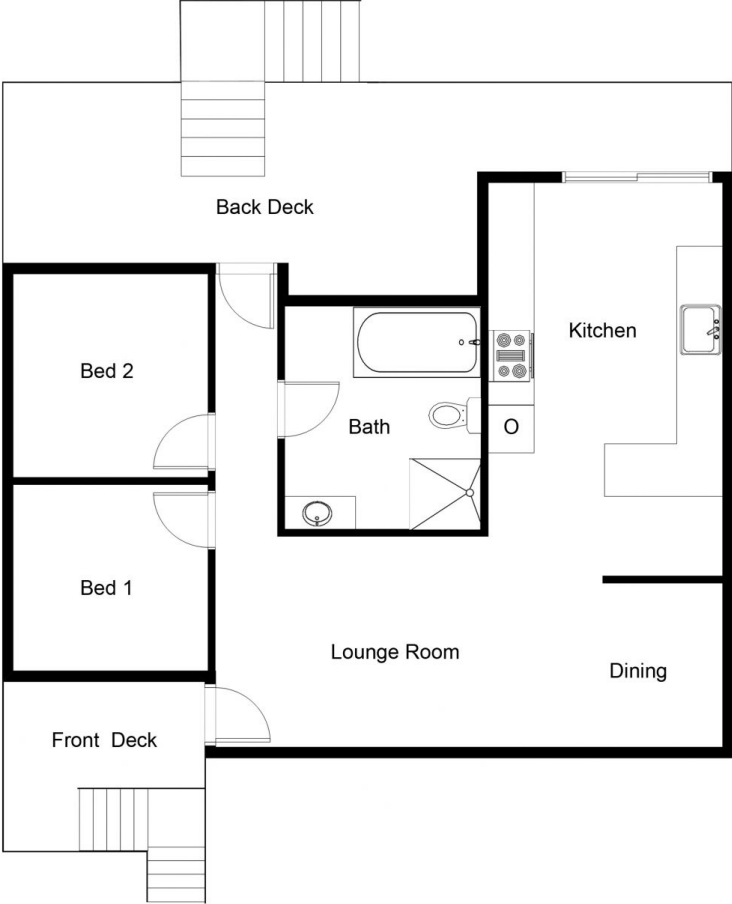

**860 Beachmere Road Beachmere QLD**

2 2 4

"Charming Beachmere Queenslander - Your Seaside Haven"

Nestled in the heart of Beachmere, this delightful 2-bedroom Queenslander home, built in the 1960s, is a timeless gem that embodies the spirit of coastal living. This property is a harmonious blend of vintage charm and modern convenience, offering a unique opportunity to own a piece of Australian history.

**Key Features:**

**Character and Elegance:** Step into a world of yesteryear as you enter this classic Queenslander home. There is plenty of space in the living area with a separate dining space. The kitchen is well appointed with an electric oven and induction cook top. The living area has some fans and

UPPER FLOOR PLAN

BOTTOM FLOOR PLAN