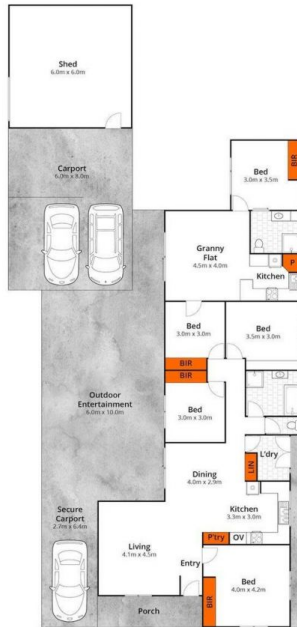

Adam Cini
0754958001

Approx House Area 162m²

2 Farrer Court, Morayfield

MOVEMENT
REALTY