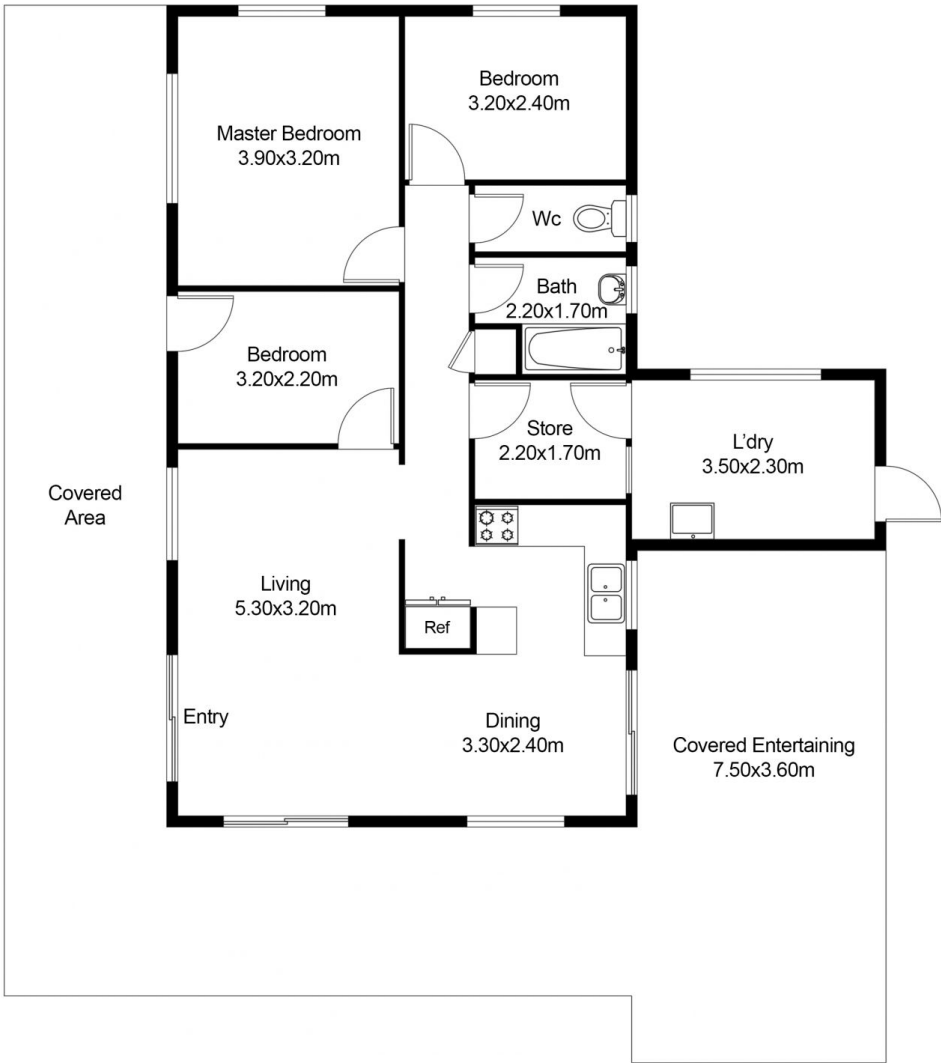

Upon entering, you'll be greeted by the warmth of the recently renovated interior. The open-plan kitchen boasts fresh modern touches including new benchtops, sleek white cabinetry, and a convenient double basin sink, creating an inviting space for culinary adventures and family gatherings.

FLOOR PLAN