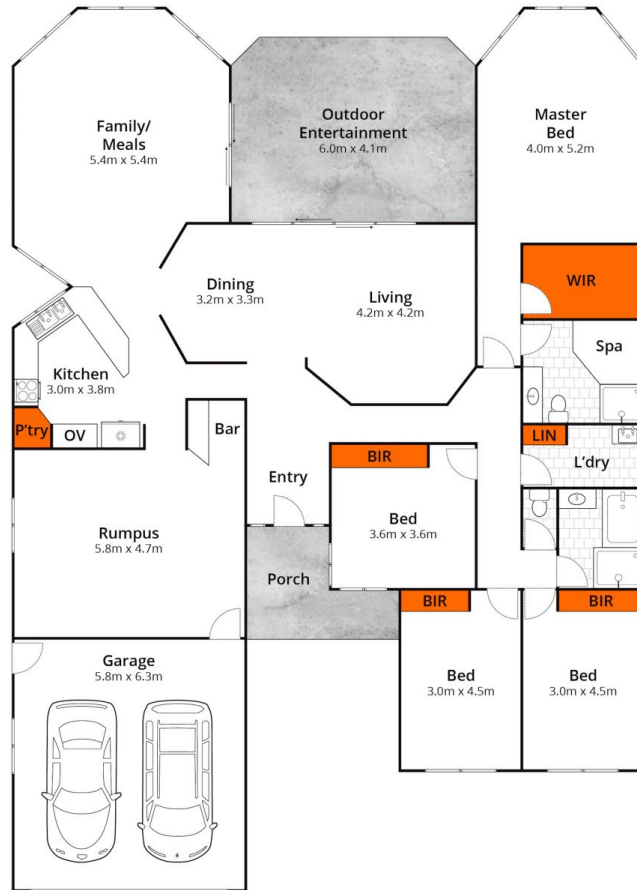

25 Yandina Place Deception Bay QLD

4 2 2

Adam Charlton at Movement Realty is proud to present to the market - 25 Yandina Place, Deception Bay.

Welcome to your spacious family oasis in the highly sought-after North Rise Estate! This meticulously crafted four-bedroom, two-bathroom home offers an abundance of living space and modern comforts on a generous 835m² corner block.

Step inside and be greeted by the expansive open-plan layout, featuring a well-appointed kitchen seamlessly connected to a large dining/lounge area. The floor is adorned with stunning marble-look tiles, providing both elegance and durability. Two additional living spaces offer versatility, perfect for a cozy TV room, entertainment area, or a rumpus/pool room, ensuring ample space for the whole family to spread out and relax.

Price : Inviting Offers!
Land Size : 835 sqm
View : <https://www.movementrealty.com.au/sale/ql/redcliffe-bribie-caboolture/deception-bay/residential/house/7986732>

Adam Charlton
07 5495 8001

Approx. House Area 263m²

Whilst bwrn.com.au has made every attempt to ensure the accuracy of the floor plan contained here, measurements are approximate and no responsibility is taken for any error, omission, or mis-statement. This plan is for illustrative purposes only.