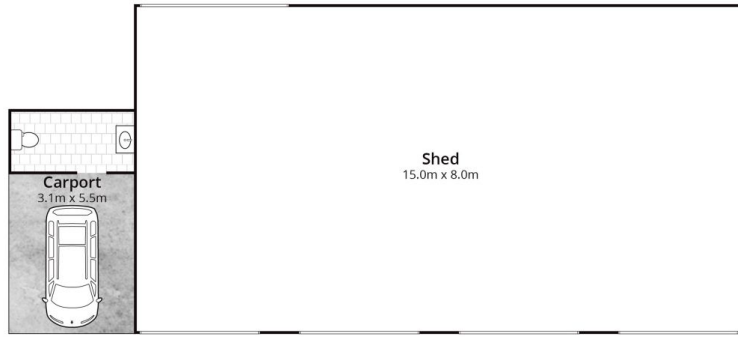

2-54 Bruce Court Rocksberg QLD

4 🚗 4 🚐 8 🚘

Nestled at 2-54 Bruce Court, Rocksberg, this Bali-inspired estate is a truly one-of-a-kind property that goes beyond offering just a residence - it provides a unique lifestyle. Set on an expansive 16.26 hectares, the property offers generous space for your cars, caravans, and boats, allowing you the freedom to explore your passions with limitless potential. With its stunning design and vast grounds, this exceptional estate is a rare opportunity to experience a harmonious blend of luxury, tranquility, and unparalleled versatility.

Adam Cini and Tiffany Warren
0411 197 761

[For full version visit the website](https://www.movementrealty.com.au)

Approx House Area 409m²

Whilst bwrn.com.au has made every attempt to ensure the accuracy of the floor plan contained here, measurements are approximate and no responsibility is taken for any error, omission, or mis-statement. This plan is for illustrative purposes only.

2-54 Bruce Court, Rocksberg

MOVEMENT
REALTY

(Not In Position)

Log Cabin

Whilst bwrn.com.au has made every attempt to ensure the accuracy of the floor plan contained here, measurements are approximate and no responsibility is taken for any error, omission, or mis-statement. This plan is for illustrative purposes only.