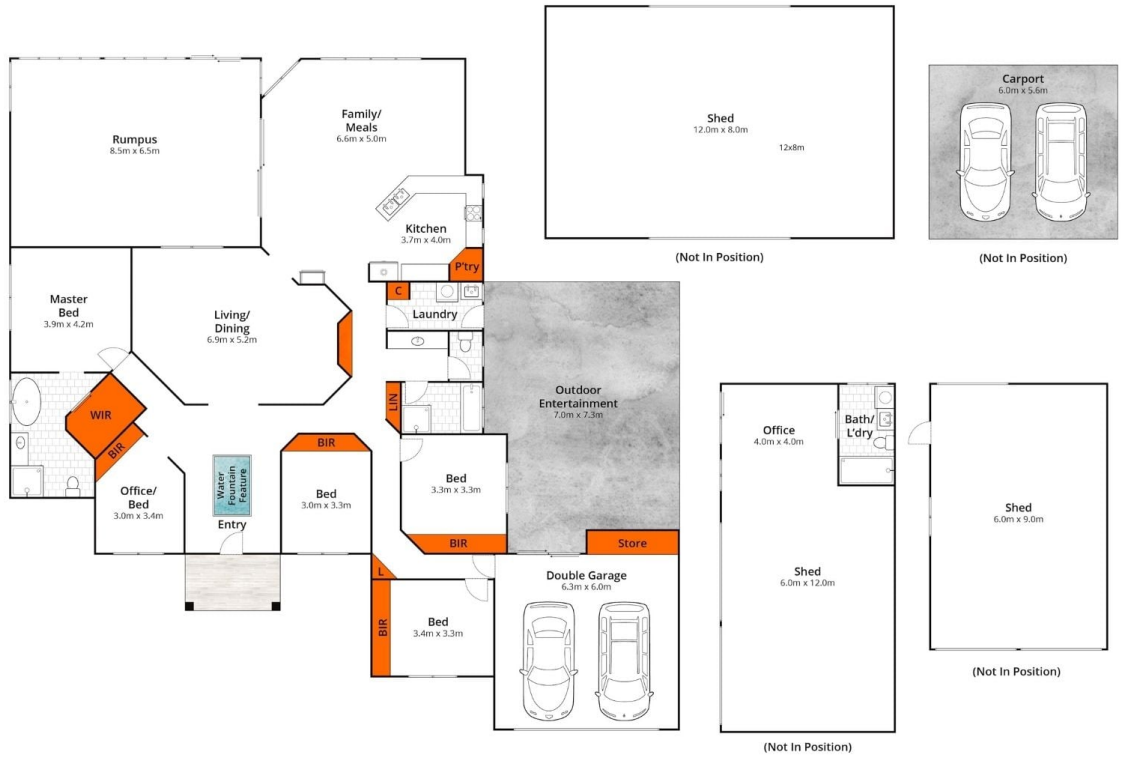

Approx House Area 77m²

Whilst bvr.com.au has made every attempt to ensure the accuracy of the floor plan contained here, measurements are approximate and no responsibility is taken for any error, omission, or mis-statement. This plan is for illustrative purposes only.